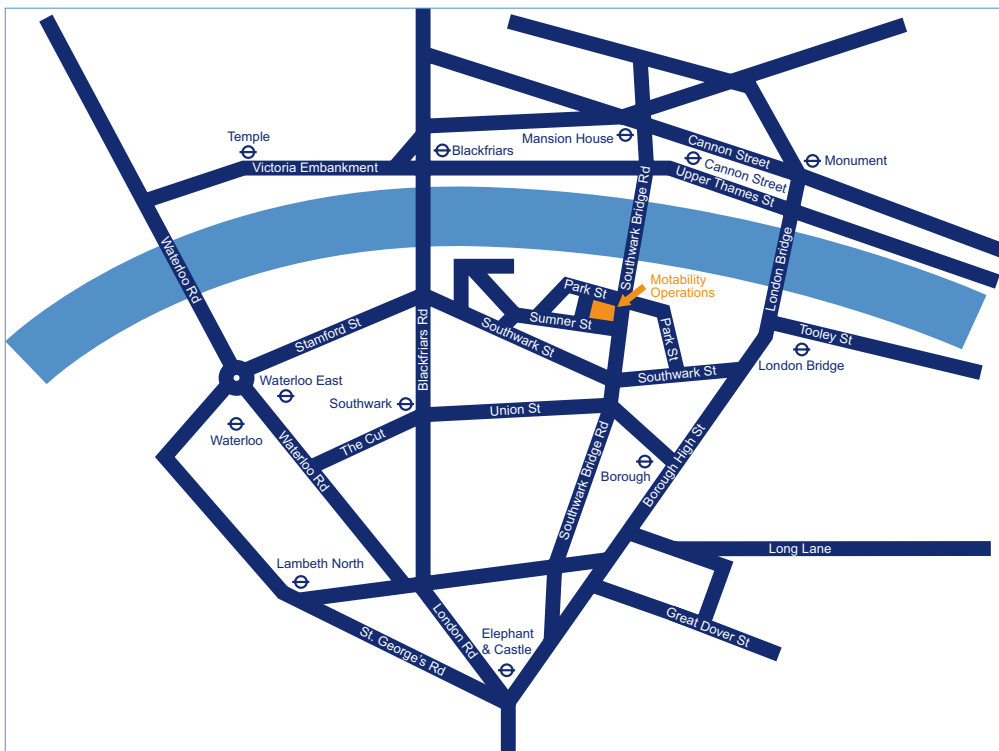

Motability Operations

Motability Operations has offices in central London and Bristol.

Motability Operations
City Gate House
22 Southwark Bridge Road
London
SE1 9HB

Our London office is easily reached by tube from London Bridge (Jubilee and Northern lines), Cannon Street and Mansion House (Circle and District lines), Bank/Monument (Central, DLR, Circle, District, Northern and Waterloo and City lines) by train from Cannon Street, Waterloo and London Bridge, by bus via 344, 149 and 25 and by car. Car parking at the office can be arranged.

Motability Operations
Bristol Park House
610 Bristol Business Park
Coldharbour Lane
Bristol
BS16 1EJ

The Bristol office is close to Junction 1 of the M32, M4 and M5, with easy access via the Avon Ring Road and offers fast access to the city centre. Bristol Parkway train station is nearby with a fast direct link to London Paddington.