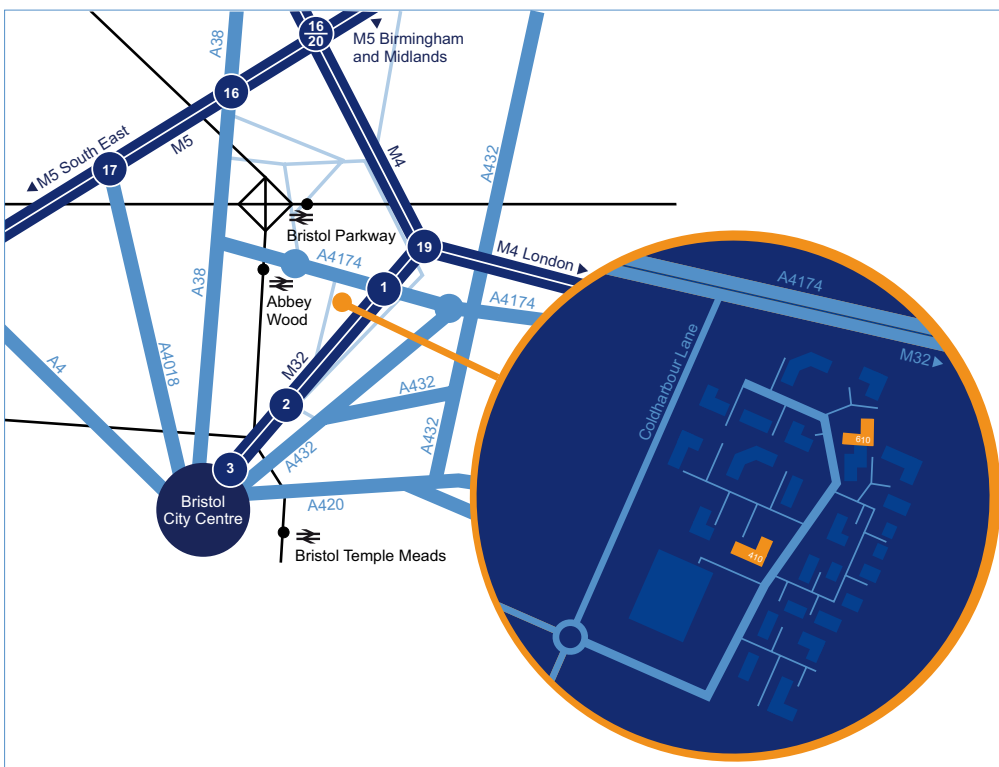

Motability Operations

Motability Operations has offices in central London and Bristol.

Motability Operations
City Gate House
22 Southwark Bridge Road
London
SE1 9HB

Our London office is easily reached by tube from London Bridge (Jubilee and Northern lines), Cannon Street and Mansion House (Circle and District lines), Bank/Monument (Central, DLR, Circle, District, Northern and Waterloo and City lines) by train from Cannon Street, Waterloo and London Bridge, by bus via 344, 149 and 25 and by car. Car parking at the office can be arranged.

Motability Operations
Bristol Park House
610 Bristol Business Park
Coldharbour Lane
Bristol
BS16 1EJ

The Bristol office is close to Junction 1 of the M32, M4 and M5, with easy access via the Avon Ring Road and offers fast access to the city centre. Bristol Parkway train station is nearby with a fast direct link to London Paddington.