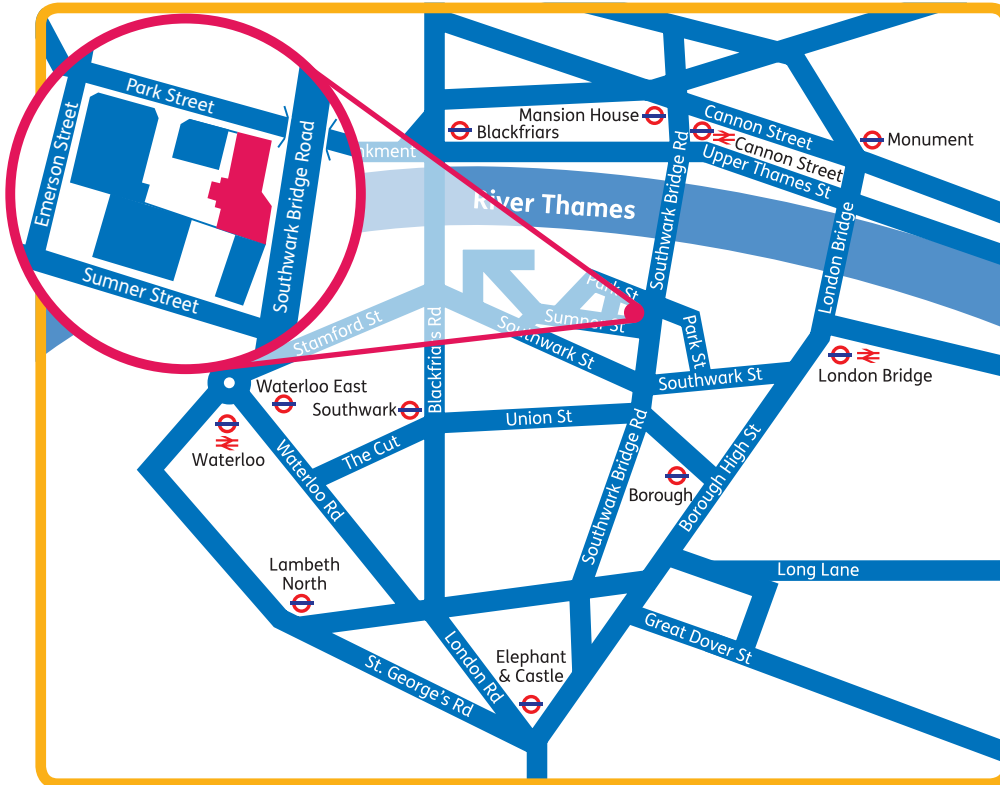

Our London and Bristol offices

**Motability Operations
City Gate House
22 Southwark Bridge Road
London SE1 9HB**

Our London office is easily reached by tube from London Bridge (Jubilee and Northern lines), Cannon Street and Mansion House (Circle and District lines), Bank/Monument (Central, DLR, Circle, District, Northern and Waterloo and City lines), by train from Cannon Street, Waterloo and London Bridge, by bus via 344, 149 and 25 and by car. Parking at the office can be arranged.

**Motability Operations
Bristol Business Park
Bristol BS16 1EJ**

The Bristol offices are close to Junction 1 of the M32, M4 and M5, with easy access via the Avon Ring Road and offers fast access to the city centre. Bristol Parkway train station is nearby with a fast direct link to London Paddington. The main reception for the Bristol campus is located in Building 610.