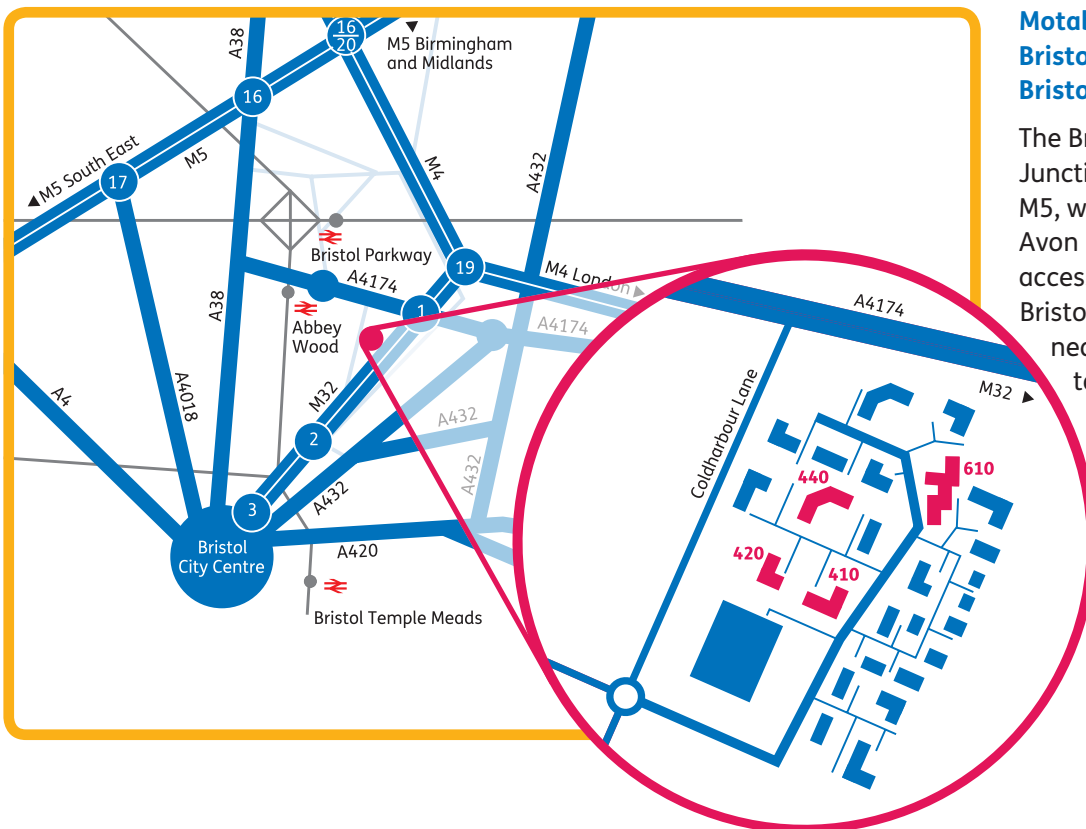

Our London and Bristol offices

**Motability Operations
City Gate House
22 Southwark Bridge Road
London SE1 9HB**

Our London office is easily reached by tube from London Bridge (Jubilee and Northern lines), Cannon Street and Mansion House (Circle and District lines), Bank/Monument (Central, DLR, Circle, District, Northern and Waterloo and City lines), by train from Cannon Street, Waterloo and London Bridge, by bus via 344, 149 and 25 and by car. Parking at the office can be arranged.

**Motability Operations
Bristol Business Park
Bristol BS16 1EJ**

The Bristol offices are close to Junction 1 of the M32, M4 and M5, with easy access via the Avon Ring Road and offers fast access to the city centre. Bristol Parkway train station is nearby with a fast direct link to London Paddington. The main reception for the Bristol campus is located in Building 610.